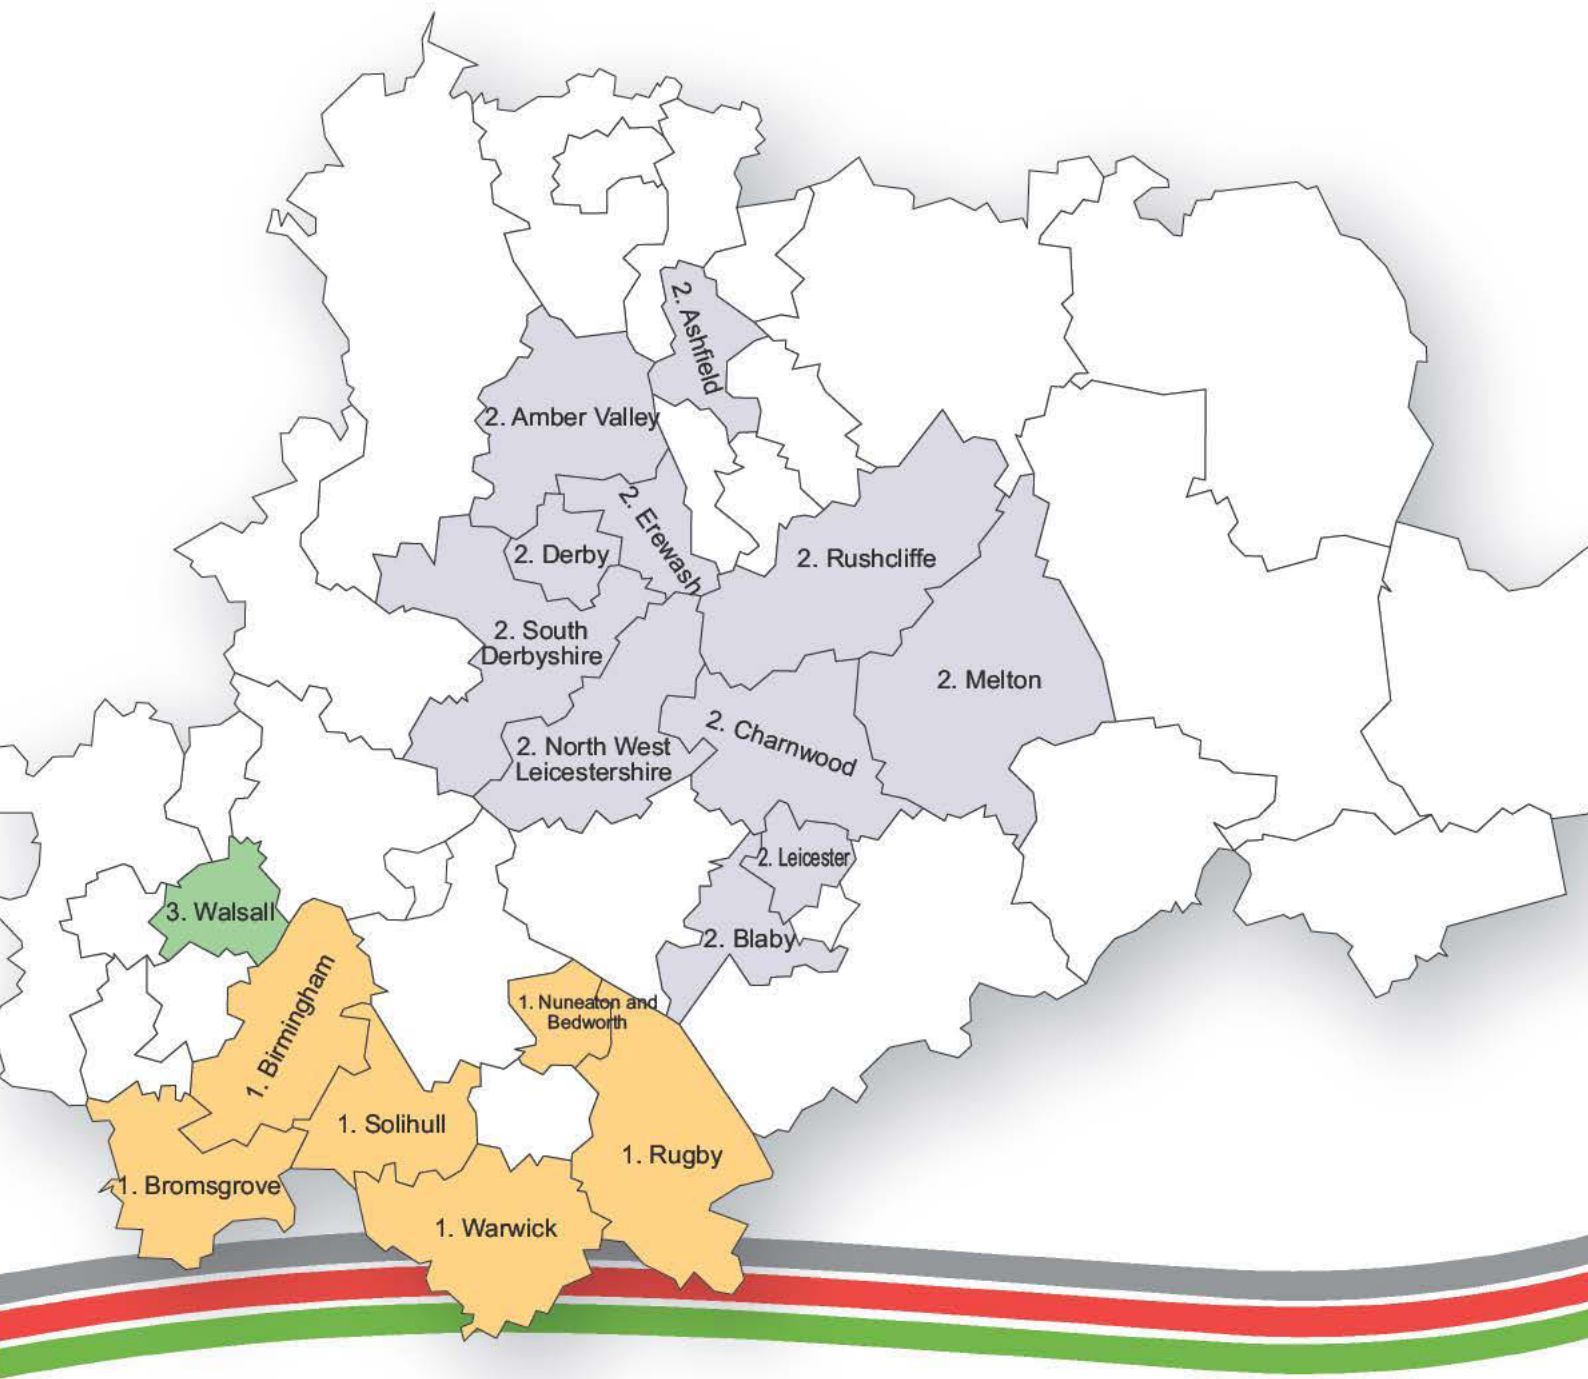

Meet the Neighbourhood and Income Teams in Your Area

1. West Midlands

Neighbourhood Team

Julie Garrett
Team Leader

Karen Higham
Neighbourhood Officer
area: Nuneaton, Bedworth,
Moseley, Selly Oak,
Balsall Heath, Northfield.

Laura Farmer
Neighbourhood Officer
area: Saltley, Bordesley Green,
Nechells, Washwood Heath,
Small Heath, Yardley, Hockley

Claire Pinson
Neighbourhood Officer
area: Sparkbrook, Sparkhill,
Acocks Green, Greet

Refiye Tastan
Income Officer
area: Washwood Heath, Saltley,
Yardley, Small Heath, Bordesley
Green, Moseley

Paramjit Malhi
Income Officer
area: Acocks Green, Edgbaston,
Kings Heath, Sparkbrook

Stephen Harvey
Income Officer
area: Aston, Hockley, Balsall
Heath, Bedworth, Lemington,
Nuneaton, Spark Hill, Tyseley.